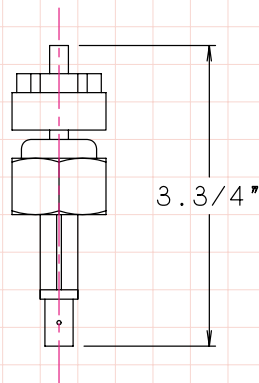

- All Ballerina nozzles are water level independent types and can be located in “dry” areas.
- The Ballerina nozzle utilizes a rotating element to create the dual cones. Filtration of the pool water is recommended.
- Since the Ballerina nozzle discharges above the pool water level, no check valve is required in installations that have various level pools.
- All Ballerina nozzles are female NPT threads. Adapters are available for use in BSPPT systems.
- Ballerina nozzles are high efficiency nozzles, and use little water to create the visual effect. As such, they should be used in locations sheltered from wind.

Ballerina Nozzle

Display Height	Ballerina (1/2")						Display Height
Inches:	GPM	TDH	Dia inch	LPM	BAR	Dia cm	CM
24.00	1.8	4.2	24"	6.8	.13	61	60.96
30.00	2.0	5.2	30.0	7.6	.16	76	76.20
36.00	2.2	6.2	36.0	8.4	.19	91	91.44
42.00	2.4	7.5	42.0	8.9	.22	107	106.68
48.00	2.5	8.8	48.0	9.5	.26	122	121.92
Mat'l	Brass/Bronze/PVC						Mat'l
Weight	0.45Kg			1.00lbs			Weight
Article #	B-50						Article #
Part #	81060						Part #