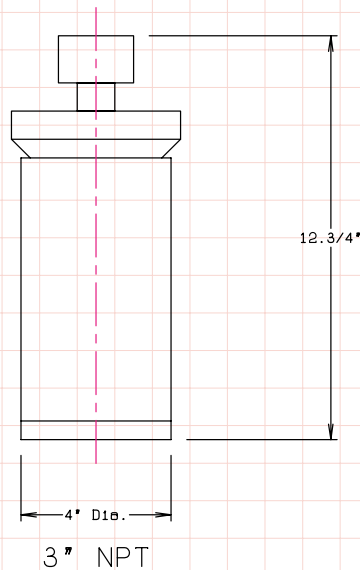

Technical description:

- The Special Trumpet Jet nozzle is water level independent and can be located in "dry" areas.
- The Special Trumpet Jet nozzle has a 3" female NPT connection.
- For proper performance the water supply should be reasonably non-turbulent. This can be achieved by providing a straight length of feed pipe prior to the nozzle equivalent to eight pipe diameters.
- Provide a basket strainer for nozzle protection.
Maximum 5/32" diameter perforations.

Display Height	Maxi Trumpet Jet						Display Height
Feet	GPM	TDH	Diameter	LPM	BAR	Diameter	Meters
40.00	130.00	25.30	36 Feet	494.0	0.76	11.0 Meters	12.19
45.00	147.50	42.55	37 Feet	560.5	1.28	11.3 Meters	13.72
50.00	165.00	59.80	38 Feet	627.0	1.79	11.6 Meters	15.24
55.00	182.50	77.05	39 Feet	693.5	2.31	11.9 Meters	16.76
60.00	200.00	94.30	40 Feet	760.0	2.83	12.2 Meters	18.29
65.00	208.33	101.20	43 Feet	791.7	3.03	13.1 Meters	19.81
70.00	216.67	108.10	47 Feet	823.3	3.24	14.3 Meters	21.34
75.00	225.00	115.00	48 Feet	855.0	3.45	14.6 Meters	22.86
80.00	358.33	129.57	48 Feet	1361.7	3.89	14.6 Meters	24.38
85.00	491.67	144.13	48 Feet	1868.3	4.32	14.6 Meters	25.91
90.00	625.00	158.70	48 Feet	2375.0	4.76	14.6 Meters	27.43
95.00	758.33	173.27	48 Feet	2881.7	5.20	14.6 Meters	28.96
Mat'l	Brass/Bronze/PVC						Mat'l
Weight							Weight
Article #							Article #
Part #	81207						Part #