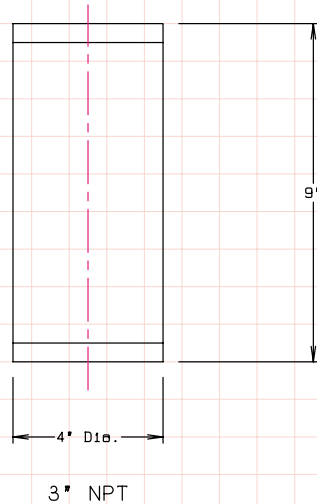

Technical description:

- Suitable for light to moderate wind conditions.
- The Special Trumpet nozzle is water level independent and can be located in “dry” areas.
- The Special Trumpet nozzle has a 3” female NPT connection.
- For proper performance the water supply should be reasonably non-turbulent. This can be achieved by providing a straight length of feed pipe prior to the nozzle equivalent to eight pipe diameters.
- Provide a basket strainer for nozzle protection.
Maximum 5/32” diameter perforations.

Display Diameter	Maxi Trumpet						Display Diameter
	Feet	GPM	TDH	Height	LPM	BAR	
20.00	79.00	24.30	7 Feet	300.2	0.73	2.1 Meters	6.10
25.00	126.00	29.90	8 Feet	478.8	0.90	2.4 Meters	7.62
30.00	173.00	35.50	9 Feet	657.4	1.06	2.7 Meters	9.14
35.00	220.00	52.90	10 Feet	836.0	1.59	3.0 Meters	10.67
40.00	267.00	75.90	11 Feet	1014.6	2.28	3.4 Meters	12.19
45.00	295.00	92.00	12 Feet	1121.0	2.76	3.7 Meters	13.72
50.00	342.00	119.60	13 Feet	1299.6	3.59	4.0 Meters	15.24
55.00	389.00	147.20	14 Feet	1478.2	4.41	4.3 Meters	16.76
60.00	436.00	174.80	15 Feet	1656.8	5.24	4.6 Meters	18.29
65.00	490.00	490.00	16 Feet	1862.0	14.69	4.9 Meters	19.81
70.00	550.00	550.00	17 Feet	2090.0	16.49	5.2 Meters	21.34
Mat'l	Brass/Bronze/PVC						Mat'l
Weight							Weight
Article #							Article #
Part #	81205						Part #